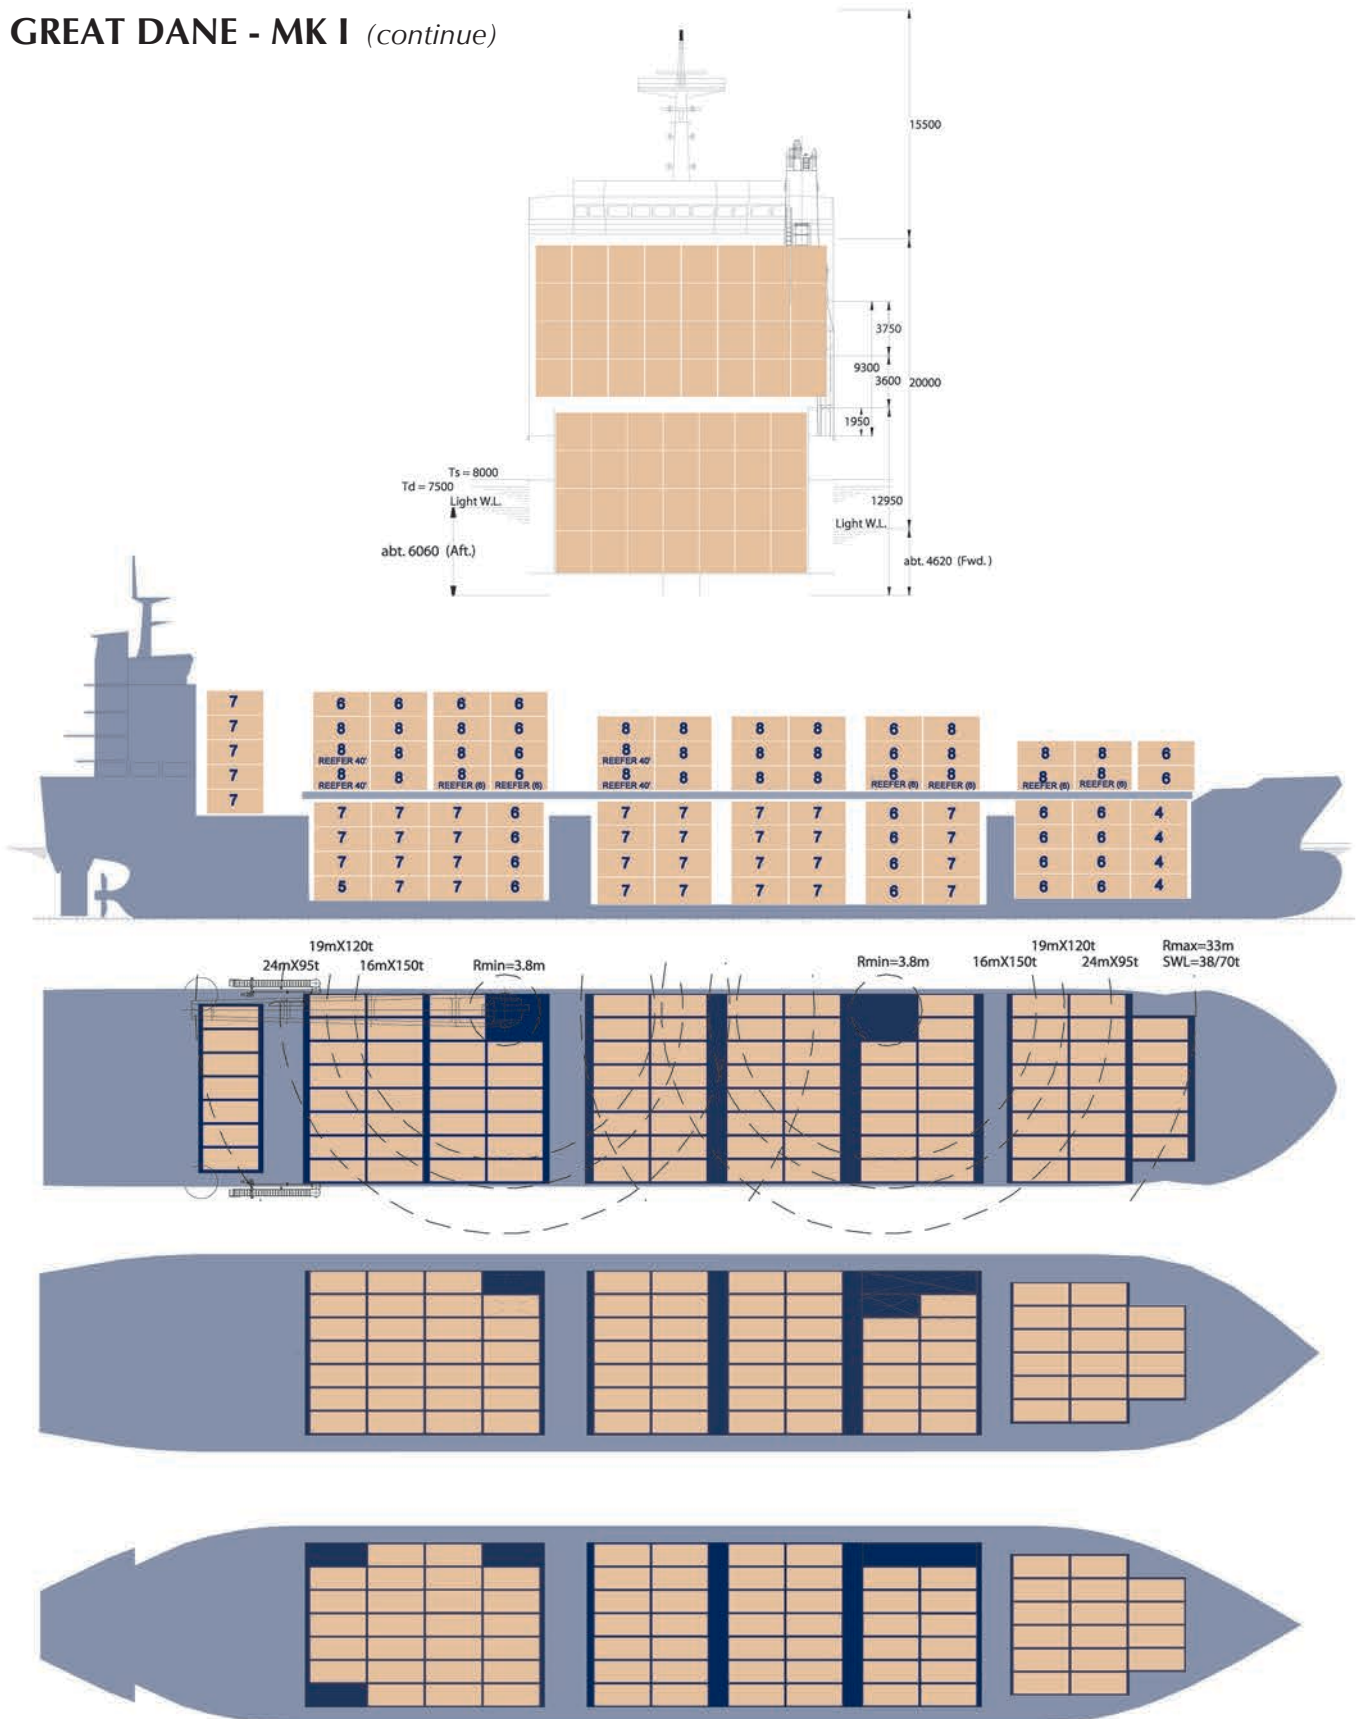

GREAT DANE - MK I (continue)

All details believed to be correct, but not guaranteed.